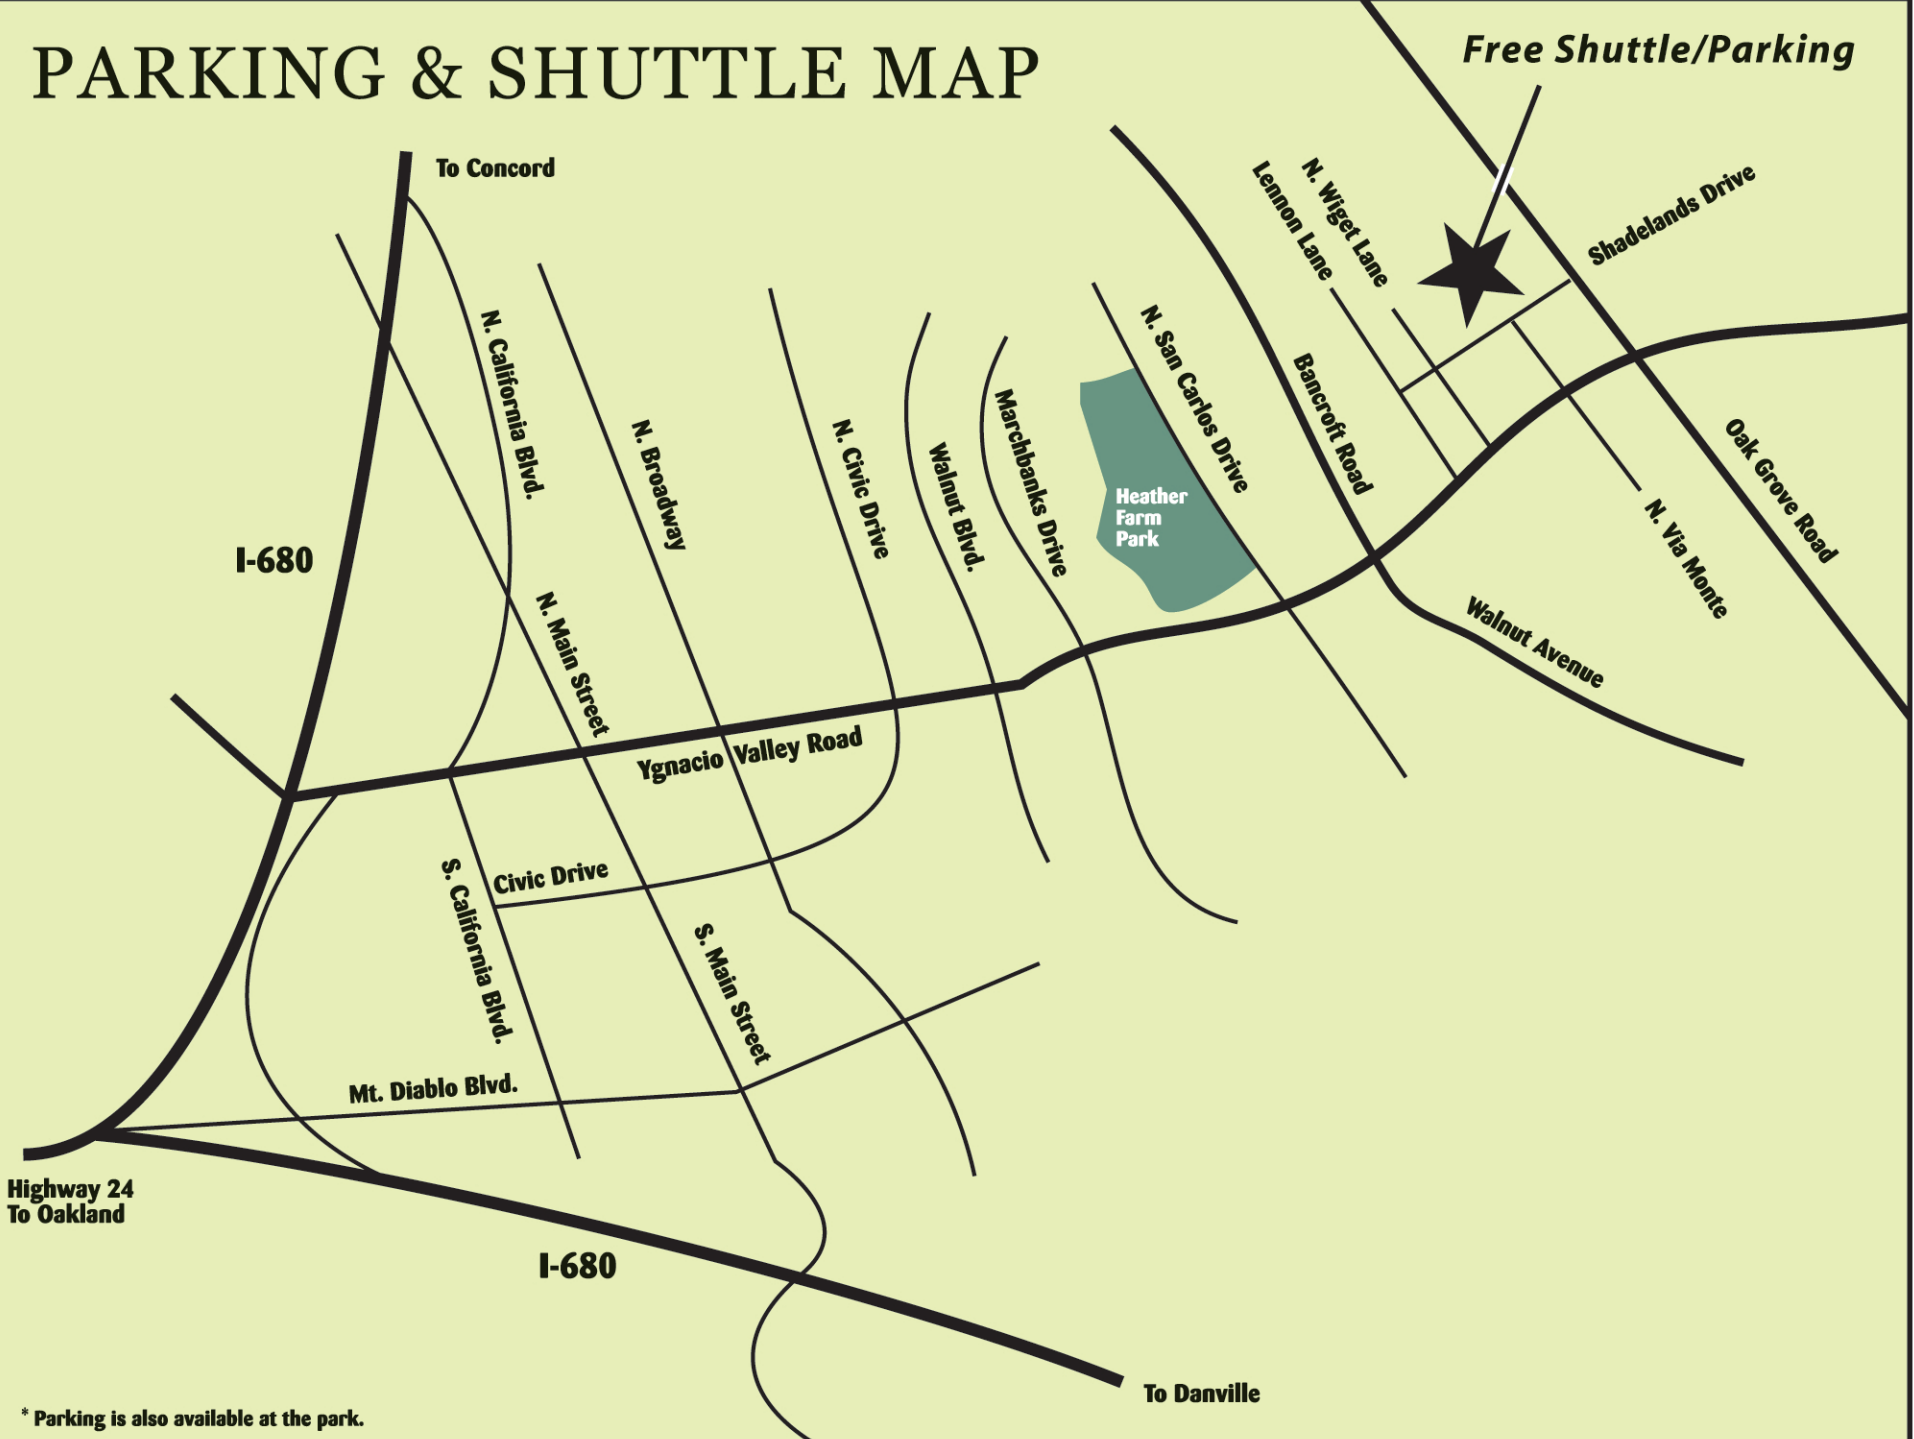

PARKING & SHUTTLE MAP

Free Shuttle/Parking

**Heather
Farm
Park**

**Highway 24
To Oakland**

*** Parking is also available at the park.**

To Danville

To Concord

I-680

I-680